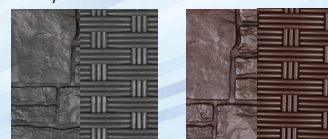

NORTH AMERICAN SERIES

BIG EZ

The BIG EZ is Dream Maker Spas' 5-6 person spa with four Comfort Back Water Stream contoured seats. Each spa comes with directional jet faces that can be individually controlled to increase or decrease the desired massage action. With unibody construction that is virtually indestructible, this energy efficient model comes with a Super Seal Cover, Digital Controls, Easy Klean / Convex2 Filtration plus our patented MoonGlo Waterfall with backlit LED light. You gain all the benefits of a luxury spa at a fraction of the price. Easy to install, lightweight, plug and play design makes the BIG EZ perfect for family and entertaining.

BIG EZ U.S. & Canada Specifications

U.S.

Canada

Seating:	5 – 6 person bucket seats	5 – 6 person bucket seats
Dimensions:	82" x 82" x 32"*	208 x 208 x 81 cm*
Spa Volume:	250 Gallons	950 litres
Dry Weight:	315 lbs.	142 kg.
Jets:	23 Stainless Steel	23 Stainless Steel
Pillows:	4	4
Electrical:	120V 15amp / 240V 30/50amp	120V 15amp / 240V 30/50amp
Heating:	1kW / 4kW & Heat Stick	1kW / 4kW & Heat Stick
Controls:	Digital	Digital
Pump:	2 HPR	2 HPR
Water Feature:	MoonGlo Waterfall with Backlit LED Light	MoonGlo Waterfall with Backlit LED Light
Filtration:	Easy Klean / Convex2	Easy Klean / Convex2
Insulation:	Green Guard	Green Guard

Spa Colors:

GrayStone CobbleStone BrownStone

Cabinet Panels:

Gray Brick or Wicker Espresso Brick or Wicker

Cover Colors:

Charcoal Walnut

COVER INCLUDED!

www.dreammakerspas.com